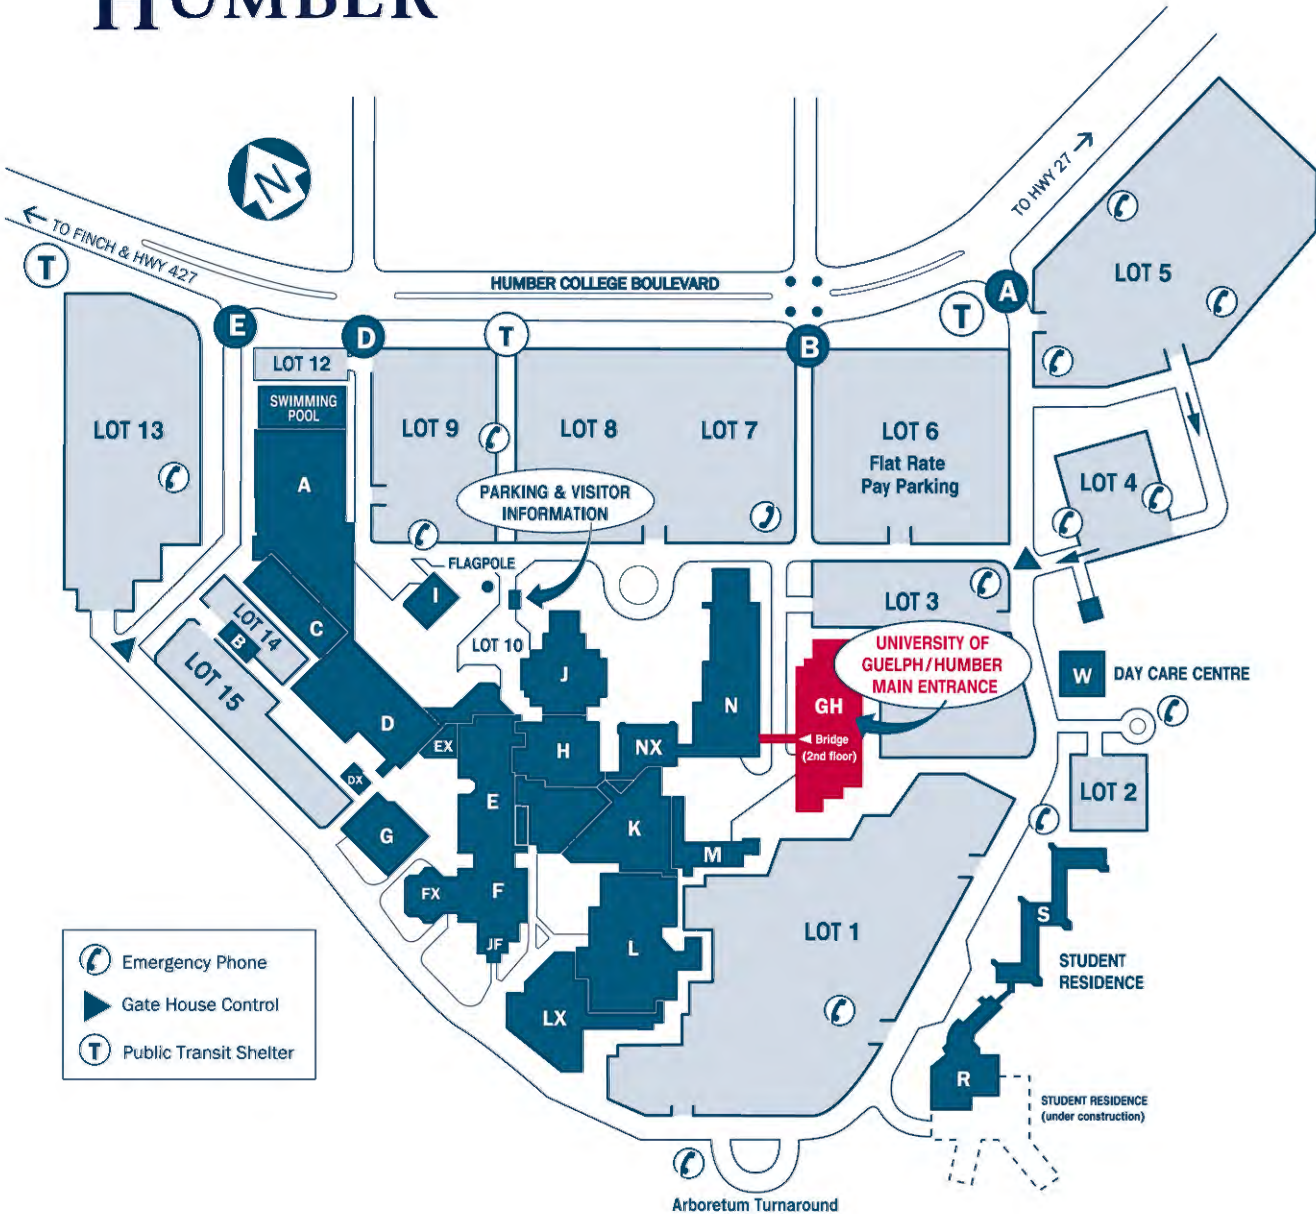

UNIVERSITY OF GUELPH HUMBER

-  Emergency Phone
-  Gate House Control
-  Public Transit Shelter